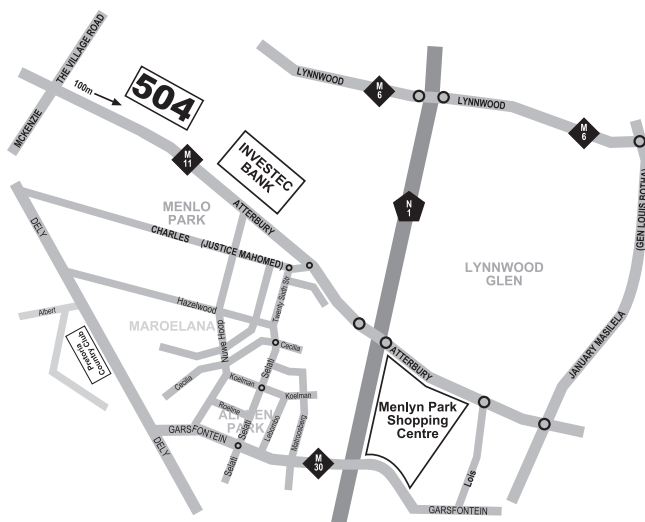

Vir Pasiënt
For Patient _____

Datum _____ Tyd _____
Date _____ Time _____

Co-ordinates

GPS: (-25.77137808999562, 28.26408863067627)
25°46'16.48"S 28°15'51.14"E

www.smiling.co.za

hermanuys@yebo.co.za